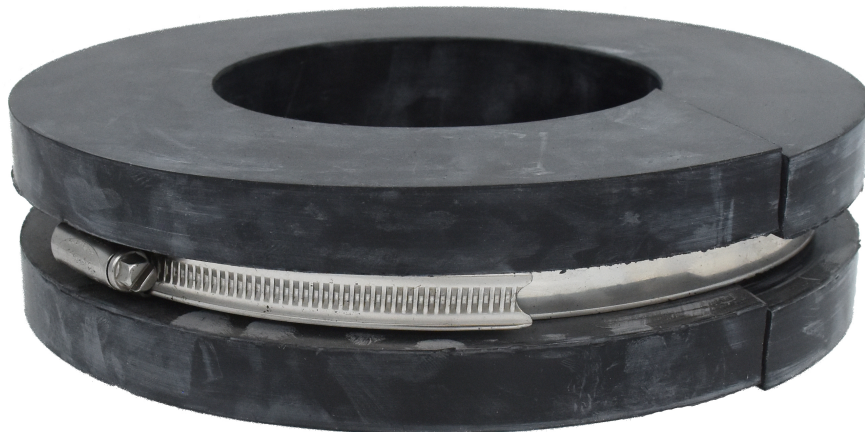

## HOSE STOP Ø 100 MM

Part No  
**8340041**

### HOSE STOP Ø 100 MM

Hose stop for exhaust hose with a diameter of 100 mm