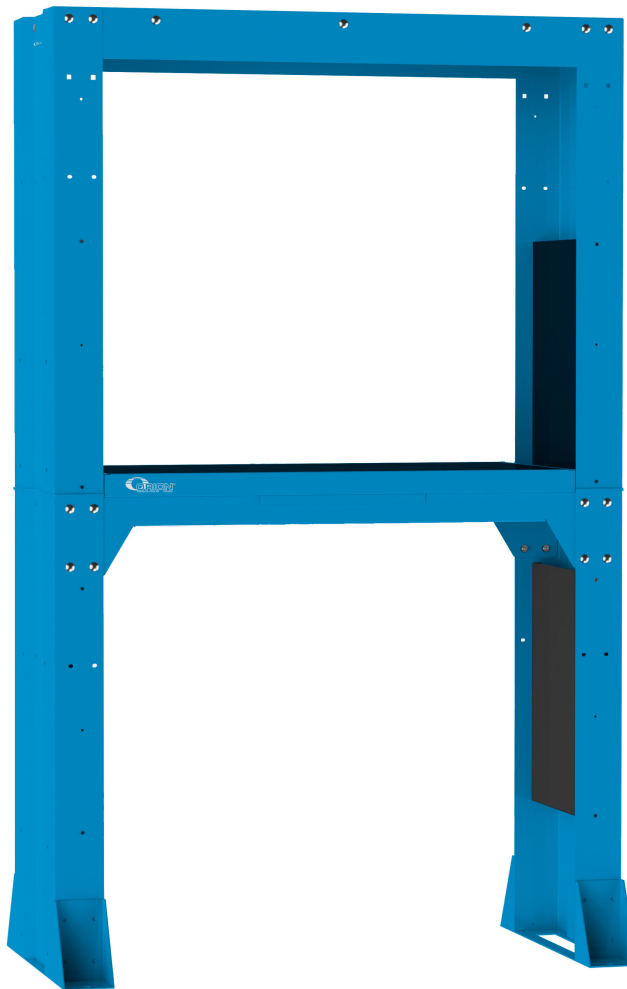

SERVICE STAND. FOR UPP TO 6 REELS

Part No
92152

TECHNICAL DATA

SERVICE STAND. FOR UPP TO 6 REELS

Made of blue laquered steel. Pre-drilled holes for ORK, ORM, ORL and CRM reels. Dimensions H x. W x D 2500 x 760 x 1972 mm

TECHNICAL DATA

Part No	92152
H.S. Code	84798997