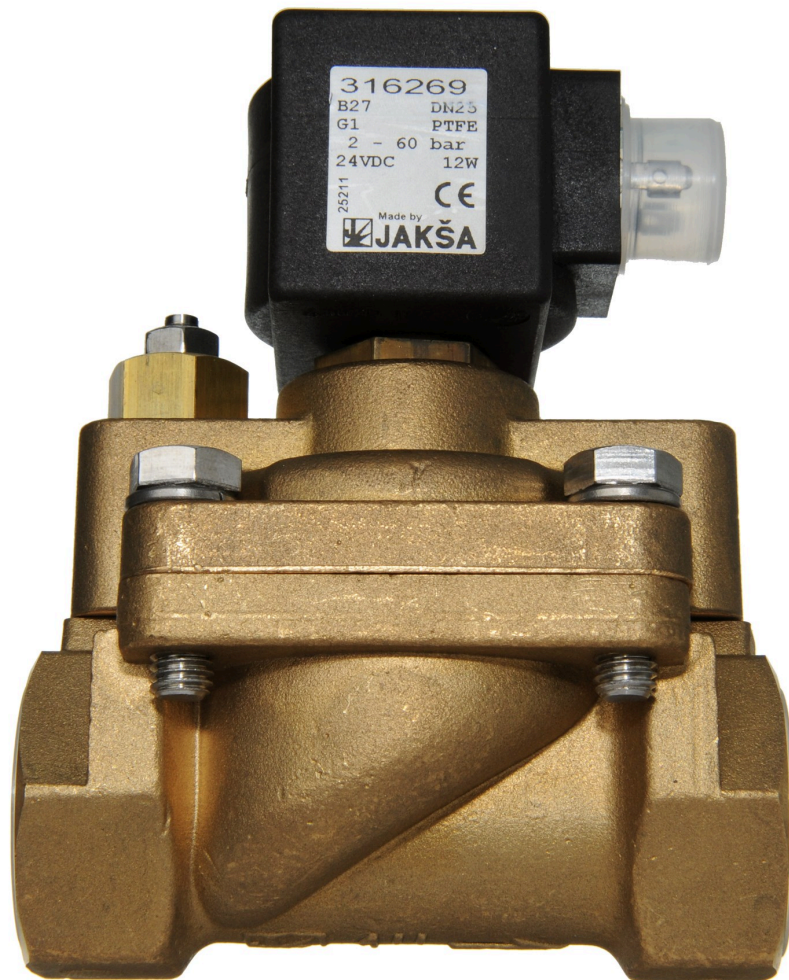

SOLENOID VALVE 24 VDC 1" (F) BSP 6 (60) MPA (BAR)

Part No
28304

TECHNICAL DATA

SOLENOID VALVE 24 VDC 1" (F) BSP 6 (60) MPA (BAR)

TECHNICAL DATA

Part No	28304
Media	Oil/Glycol/Diesel
Maximum working pressure	6 (60) MPa (bar)
Connection	1" (F) BSP
H.S. Code	84812010