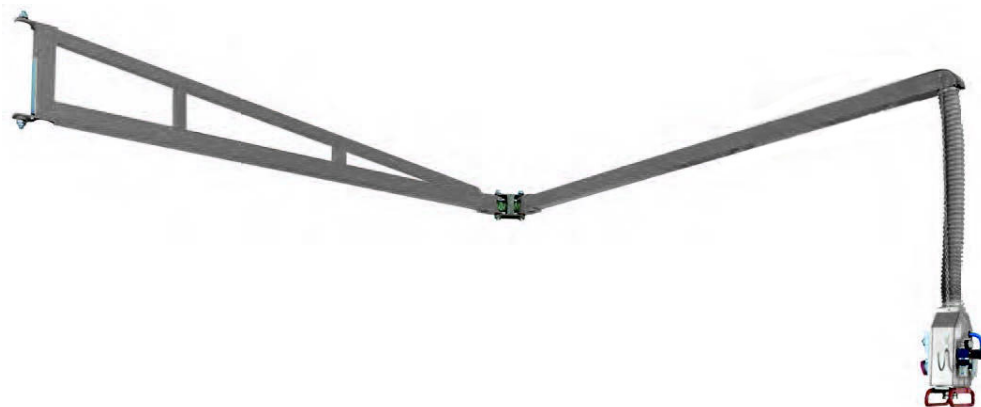

ARTICULATED ARM 6M FOR WALL MOUNTING

Part No
85106

TECHNICAL DATA

ARTICULATED ARM 6M FOR WALL MOUNTING

TECHNICAL DATA

Part No	85106
H.S. Code	84799070