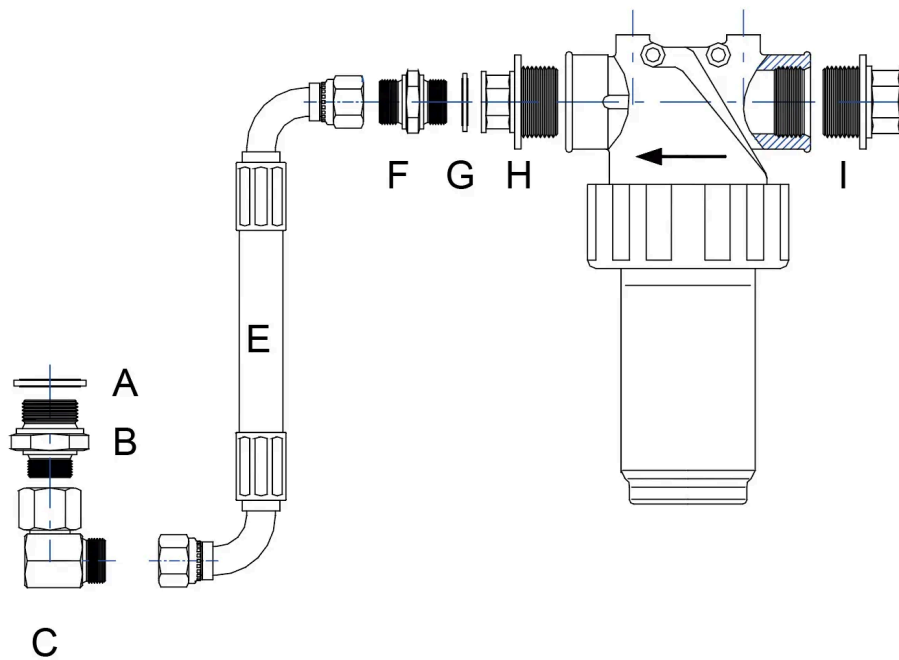

INSTALLATION KIT FOR WASTE OIL FILTER (29300) IS INSTALLED REMOTE FROM THE PUMP, HOSE IS INCL. IN THE KIT

Part No
2490172

TECHNICAL DATA

INSTALLATION KIT FOR WASTE OIL FILTER (29300) IS INSTALLED REMOTE FROM THE PUMP, HOSE IS INCL. IN THE KIT

TECHNICAL DATA

Part No	2490172
H.S. Code	40093200