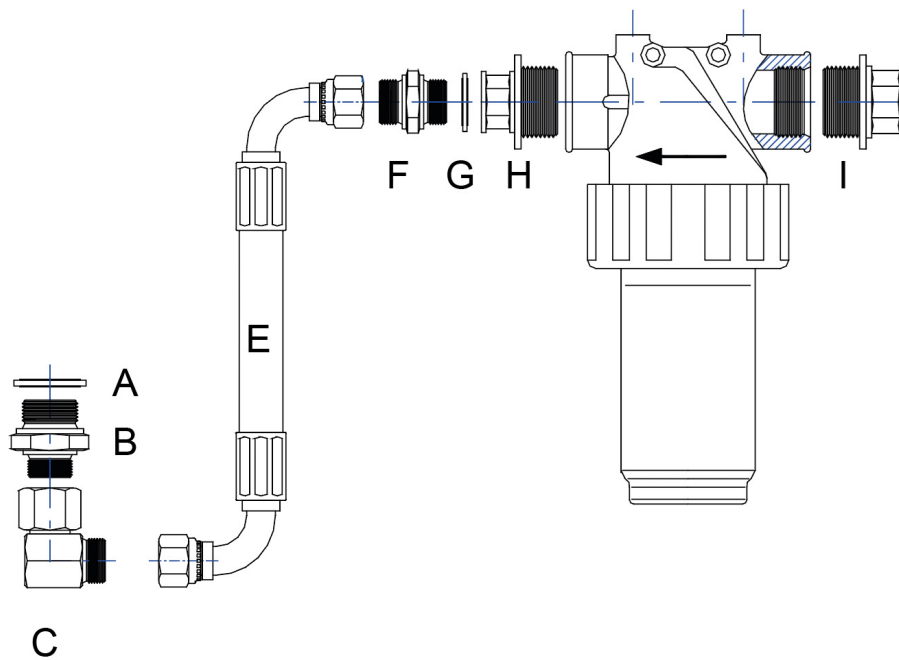

INSTALLATION KIT FOR WASTE OIL FILTER (29300) IS INSTALLED REMOTE FROM THE PUMP, HOSE IS INCL. IN THE KIT

Part No
2490172

TECHNICAL DATA

INSTALLATION KIT FOR WASTE OIL FILTER (29300) IS INSTALLED REMOTE FROM THE PUMP, HOSE IS INCL. IN THE KIT

TECHNICAL DATA

Part No	2490172
H.S. Code	40093200