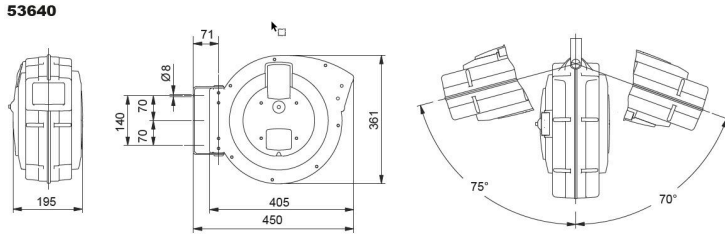

CABLE REEL ELECTRIC 20 M 400 V AC

Part No
53640

TECHNICAL DATA

CABLE REEL ELECTRIC 20 M 400 V AC

With impact resistant plastic covers. Supplied with earth connection and cable. Maximum capacity when the cable is NOT unrolled: 1000W.

53640

TECHNICAL DATA

Part No	53640
Capacity	3000 W
Voltage	400 V AC
Cable	H07RN-F 5x1,5 mm ²
Cable length	20 m
IP	24
H.S. Code	84798997