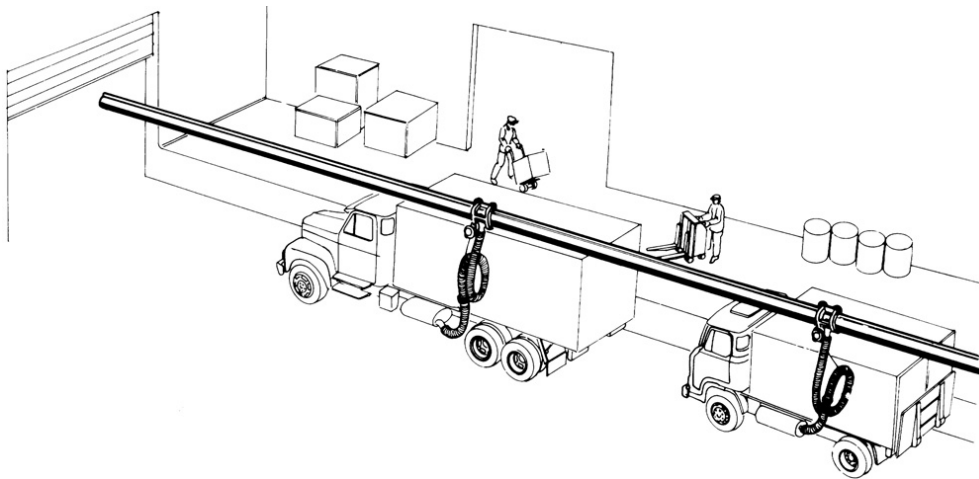

## EXHAUST RAIL 29 M

Part No  
84535

### EXHAUST RAIL 29 M

With wall brackets , connectors, rubber seal , end cover and trolley stop. Nozzles not included, order separately. We recommend nozzles with wise grip.