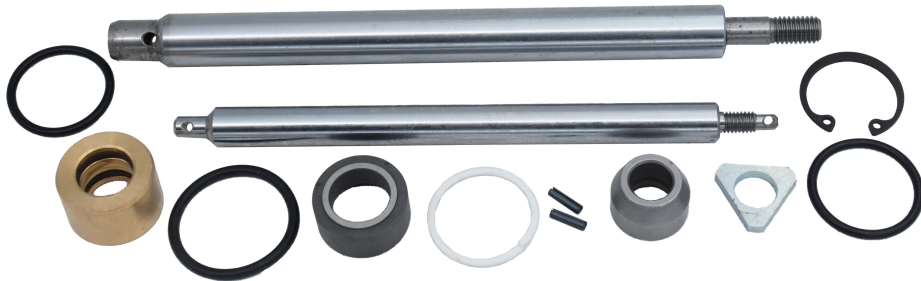

REPAIR KIT PUMP TUBE FOR PUMP 12750-52

Part No
1425416

TECHNICAL DATA

REPAIR KIT PUMP TUBE FOR PUMP 12750-52

TECHNICAL DATA

Part No	1425416
H.S. Code	84139100