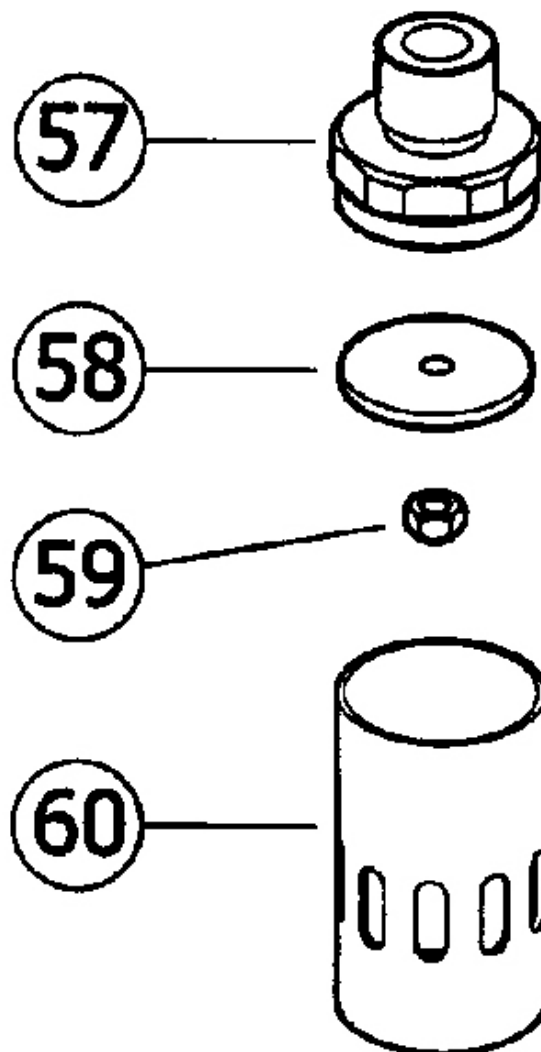

INLETT FILTER KIT GREASEPUMP SERIE 12540-42

Part No
1425197

TECHNICAL DATA

INLETT FILTER KIT GREASEPUMP SERIE 12540-42

Number 57,58,59 and 60 in the manual

TECHNICAL DATA

Part No	1425197
H.S. Code	84139100