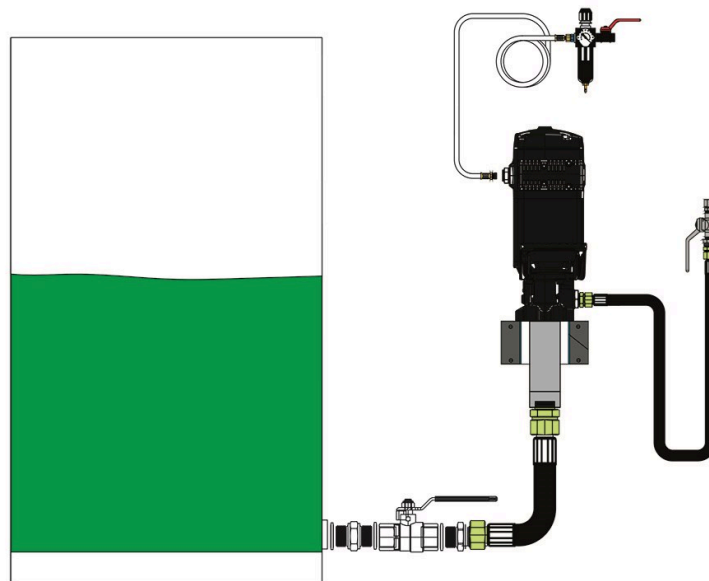

# INSTALLATION KIT FOR A REMOTE FLOOR MOUNTED AIR OPERATED INDUSTRIAL PUMP. WITH A SUCTION HOSE CONNECTED TO A TANK

Part No  
99620

### INSTALLATION KIT FOR A REMOTE FLOOR MOUNTED AIR OPERATED INDUSTRIAL PUMP. WITH A SUCTION HOSE CONNECTED TO A TANK

Components incl. air hose with quick couplings, FLR unit and oil connection hose. Pump not included.