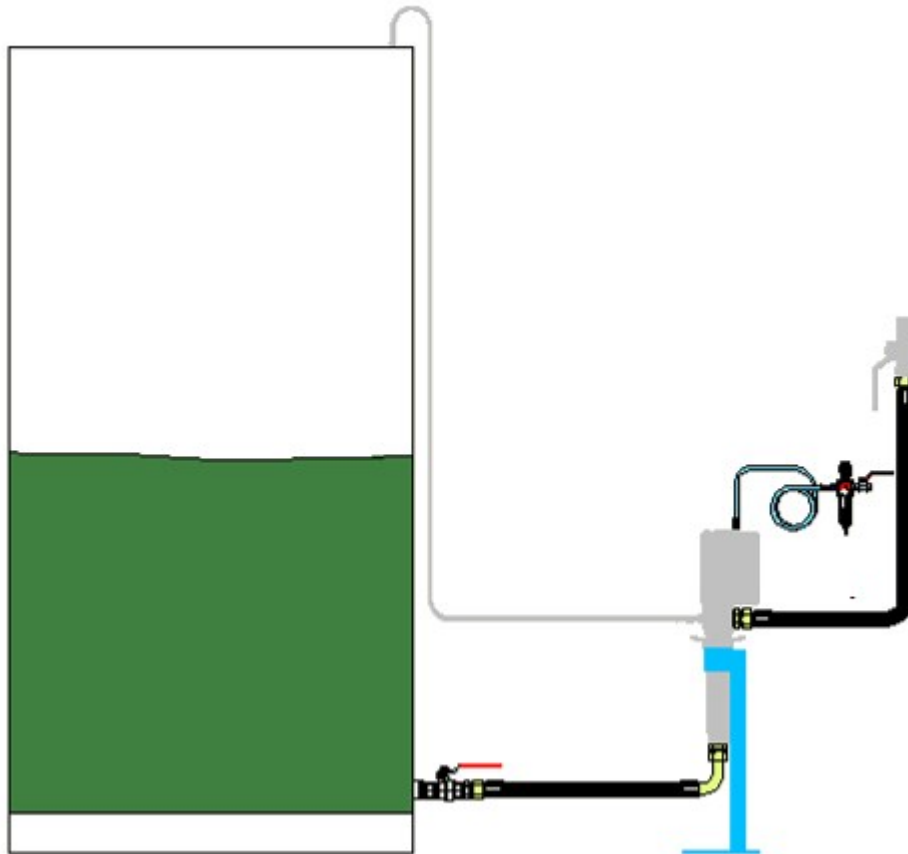

INSTALLATION KIT FOR A REMOTE FLOOR MOUNTED AIR OPERATED PUMP WITH A SUCTION HOSE CONNECTED TO A TANK

Part No
99628

TECHNICAL DATA

INSTALLATION KIT FOR A REMOTE FLOOR MOUNTED AIR OPERATED PUMP WITH A SUCTION HOSE CONNECTED TO A TANK

Components incl. air hose with quick couplings, FLR unit and oil connection hose. Pump not included.

TECHNICAL DATA

Part No	99628
Media	Oil/Glycol
H.S. Code	84139100