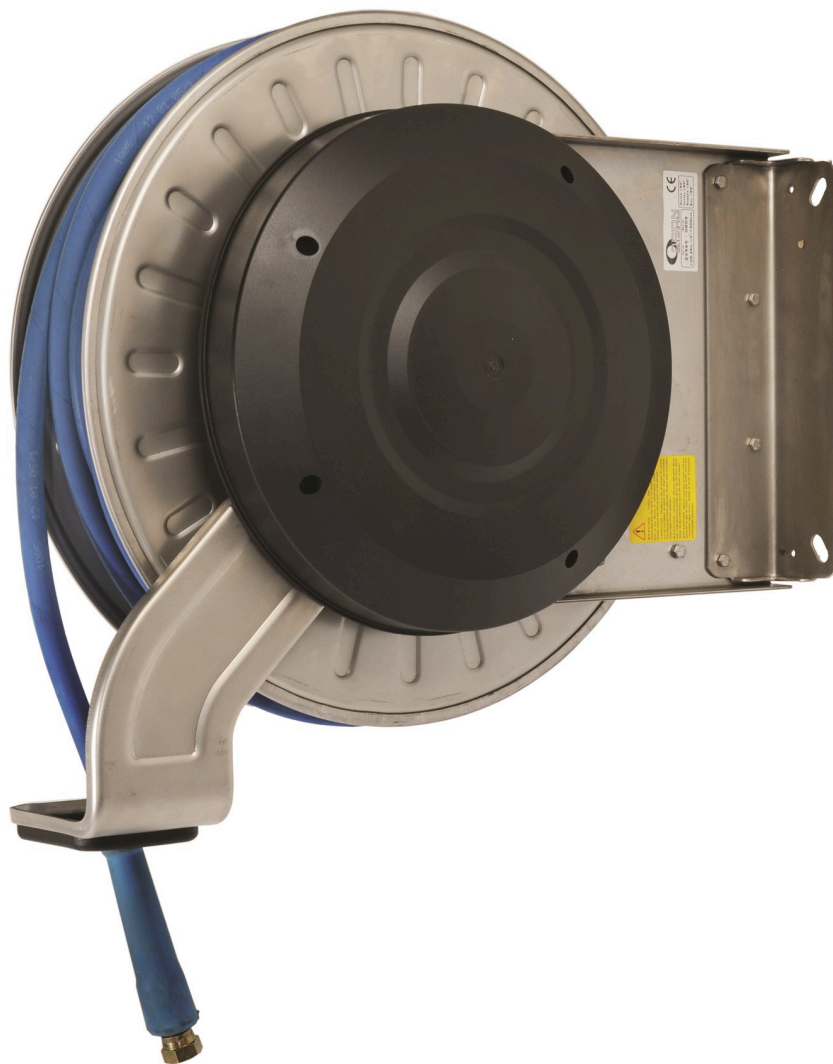

## **HOSE REEL LOR STAINLESS STEEL WITHOUT HOSE & SWIVEL MAX 25M**

Part No  
24960

### HOSE REEL LOR STAINLESS STEEL WITHOUT HOSE & SWIVEL MAX 25M

Heavy duty open version. Made of stainless steel.

#### TECHNICAL DATA

Part No	24960
Media	Various
Hose length	25 m max (without hose)
Material	Stainless steel
H.S. Code	84798997