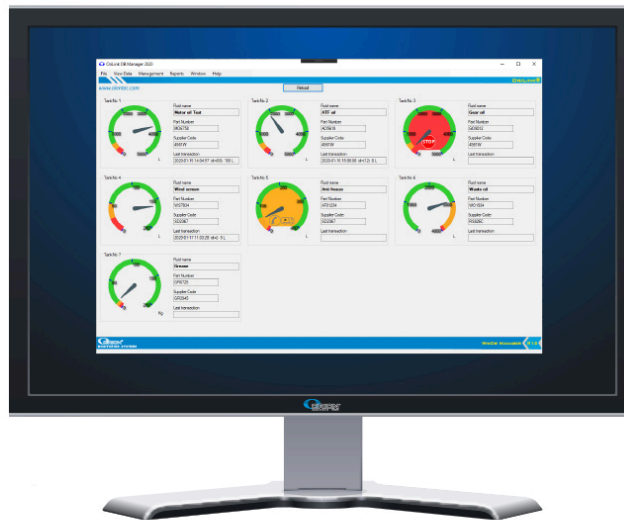

SOFTWARE ORILINK[®] PROFESSIONAL (DIGITAL DELIVERY)

OriLink[®] Pro License

Part No
23414

TECHNICAL DATA

SOFTWARE ORILINK® PROFESSIONAL (DIGITAL DELIVERY)

Unlocks all the powerful features in OriLink® and enables integration to ERP/external systems (separate license needed). Makes it possible to print receipts to multiple printers, also if a tank module is to be connected to monitor and control pumps and tanks.