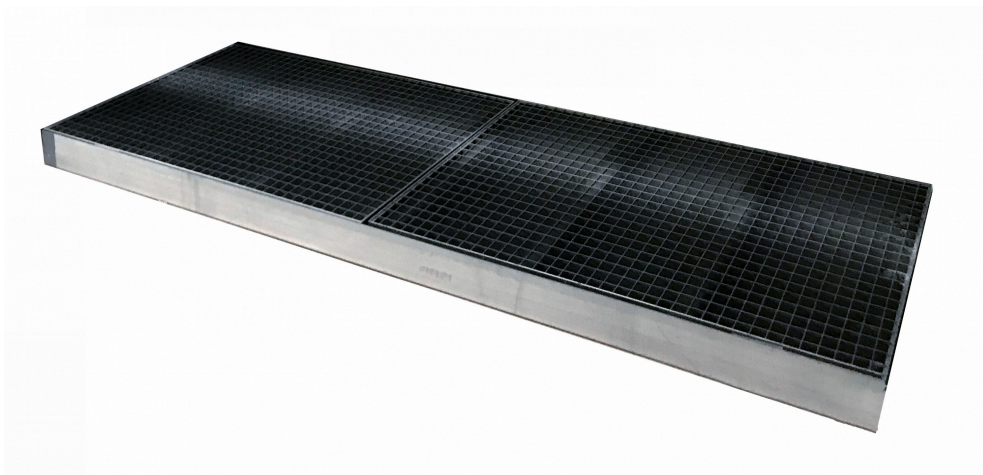

SAFETY PALLET LOW MODEL IN METAL FOR 4 DRUMS

Part No
29149

TECHNICAL DATA

SAFETY PALLET LOW MODEL IN METAL FOR 4 DRUMS

For upright drum storage, with built in spillcontainment. Suitable for all sizes and types of drum, the unit, which has a maximum sump capacity of 290 litre, addresses both Health and Safety and Environmental requirements. With the low height of 123mm facilitates loading of drums.

TECHNICAL DATA

Part No	29149
Dimension	2500 x 1000 x 123 mm
Volume	290 l
Material	Steel
H.S. Code	73269040