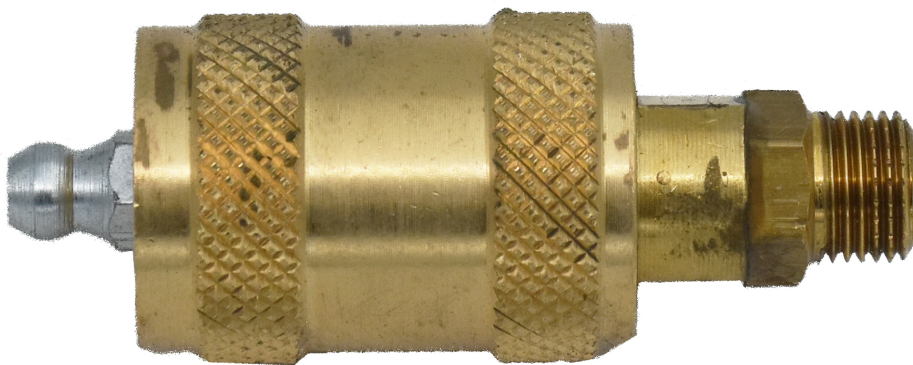

## **SLIP- SLEEVE CONNECTOR FOR 14514 G1/8" (M).**

Part No  
**14015**

### SLIP- SLEEVE CONNECTOR FOR 14514 G1/8" (M).

For easy change of different nozzles.

#### TECHNICAL DATA

Part No	14015
Connection	1/8" (M) BSP
H.S. Code	84249080