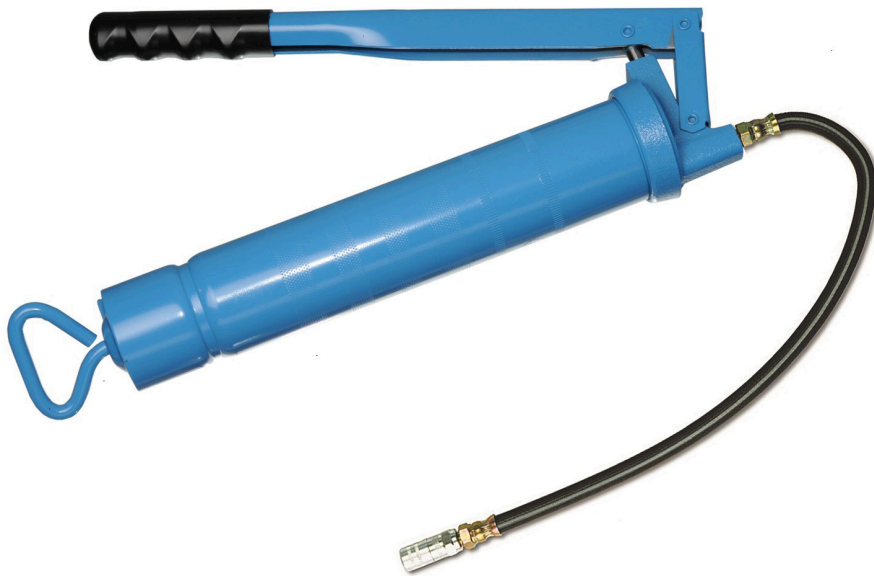

11205 WITH 200 MM GREASE HOSE - PART.NO 14042

Part No
1120510

TECHNICAL DATA

11205 WITH 200 MM GREASE HOSE - PART.NO 14042

For use either with bulk grease (filled by hand or by loader pump) or the international 400 g lubricant cartridge, Ø53 x 237 mm .

TECHNICAL DATA

Part No	1120510
Capacity	0,8 gr/stroke
Maximum pressure	35 (350) MPa (bar)
H.S. Code	84132000

RELATED PRODUCTS

PART NO	DESCRIPTION	
14726	Adapter for lever grease pumps for using MLS threaded cartridges	
14717	Magnetic holder for grease guns	