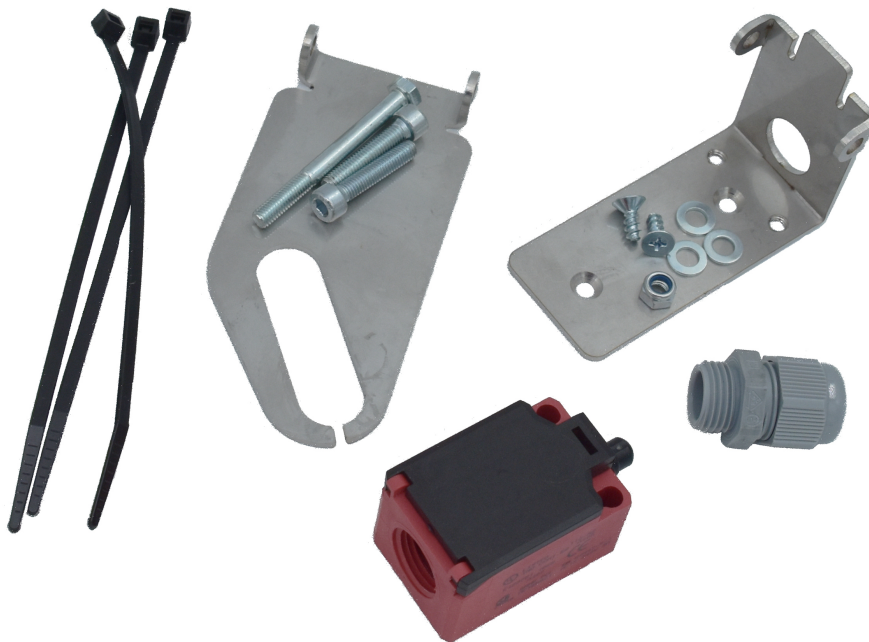

## **MICRO SWITCH BALANCER FOR FAN CONTROL, FOR 84435**

Part No  
**84436**

## TECHNICAL DATA

MICRO SWITCH BALANCER FOR FAN CONTROL, FOR 84435