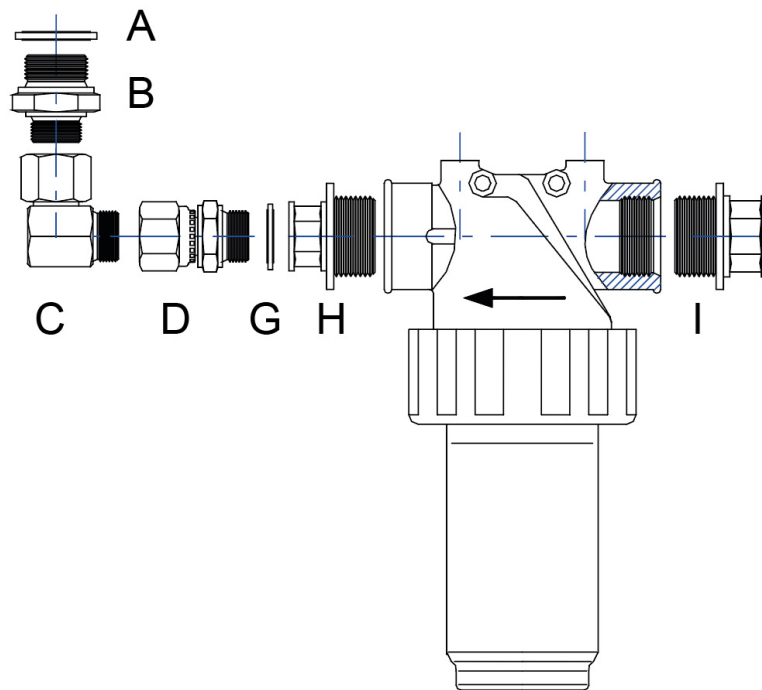

INSTALLATION KIT FOR WASTE OIL FILTER (29300)

Part No
2490171

TECHNICAL DATA

INSTALLATION KIT FOR WASTE OIL FILTER (29300)

For connection direct to the pump foot valve on suction pumps 1:1 and 5:1.

TECHNICAL DATA

Part No	2490171
H.S. Code	73079910