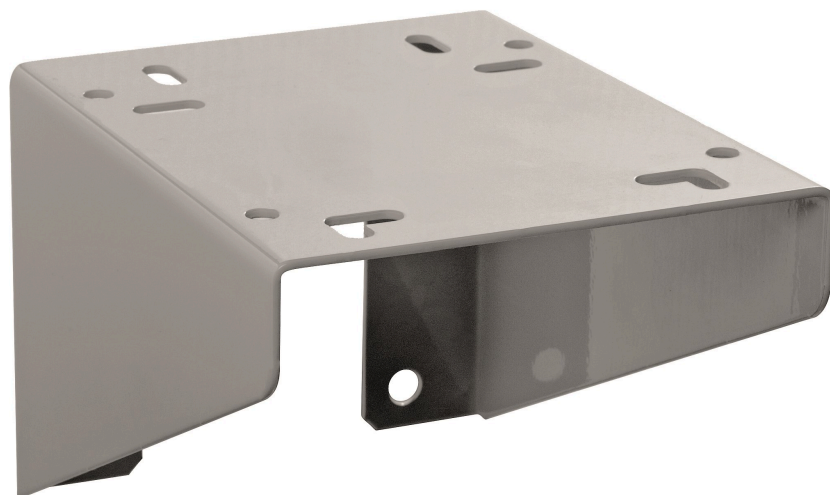

WALL BRACKET FOR DIAPHRAGM PUMP 1/2"

Part No
28553

TECHNICAL DATA

WALL BRACKET FOR DIAPHRAGM PUMP 1/2"

TECHNICAL DATA

Part No	28553
H.S. Code	84139100