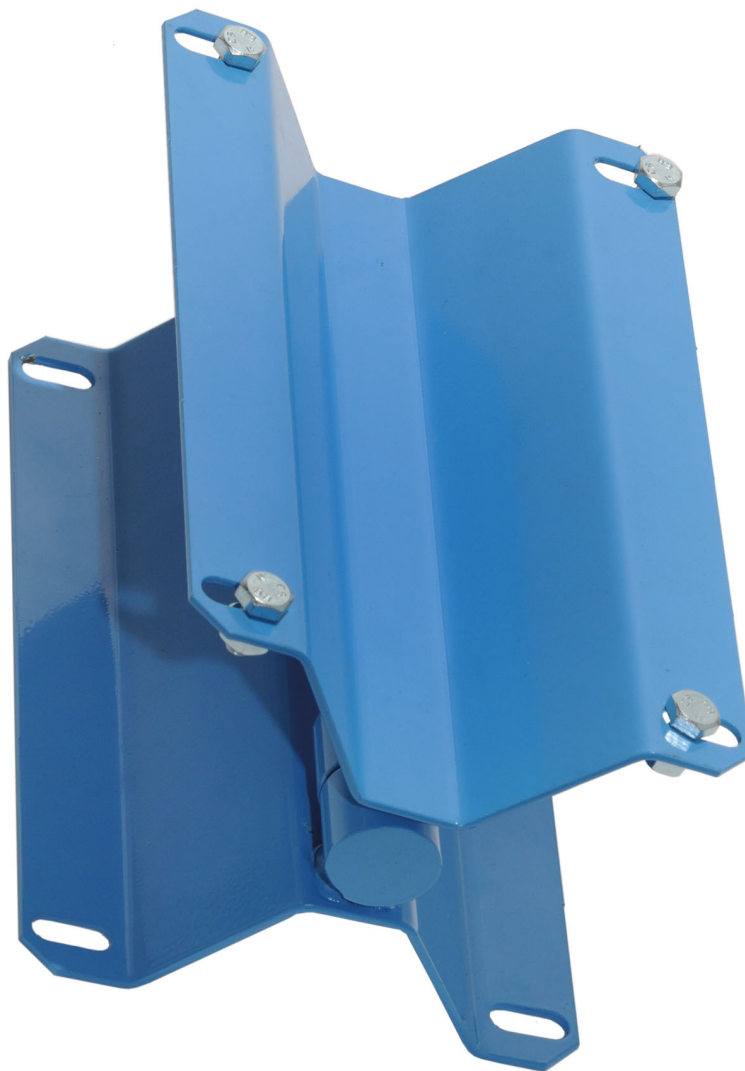

PIVOTING WALL BRACKET BLUE

Part No
28903

TECHNICAL DATA

PIVOTING WALL BRACKET BLUE

Swiveling wall bracket for ORK, ORM, ORL and CRO hose reels

TECHNICAL DATA

Part No	28903
H.S. Code	84799070