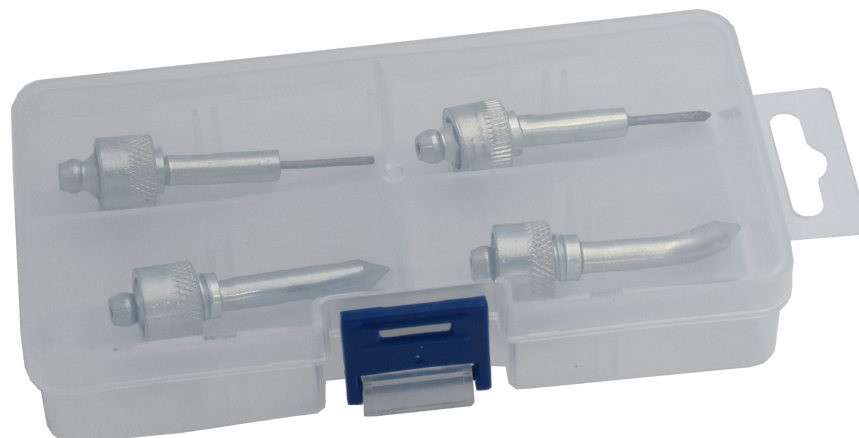

SLIP-SLEEVE CONNECTORS 4 DIFFERENT IN A PLASTIC BOX.

Part No
14076

TECHNICAL DATA

SLIP-SLEEVE CONNECTORS 4 DIFFERENT IN A PLASTIC BOX.

For connection to all hydraulic nozzles 14512 or 14560. Kit with 14071, 14072, 14073 and 14074.