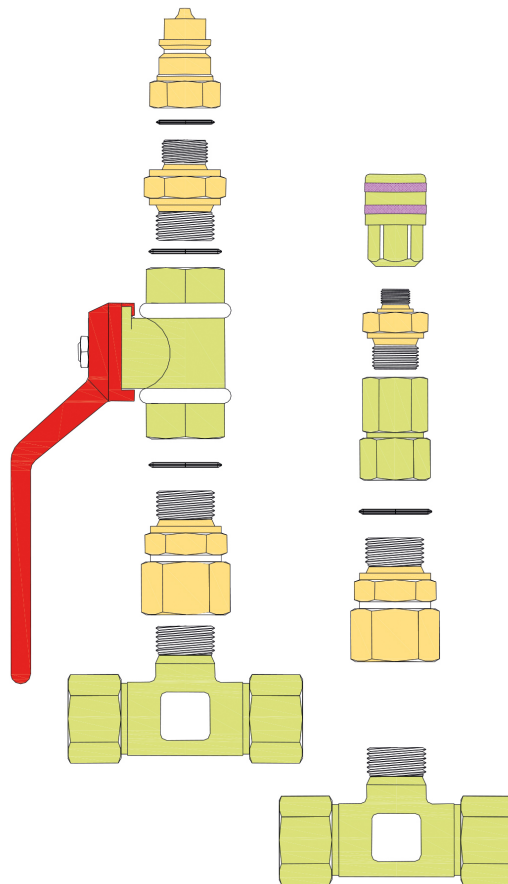

QUICK COUPLER KIT FOR 39711

Part No
2395140

TECHNICAL DATA

QUICK COUPLER KIT FOR 39711

TECHNICAL DATA

Part No	2395140
H.S. Code	73079910