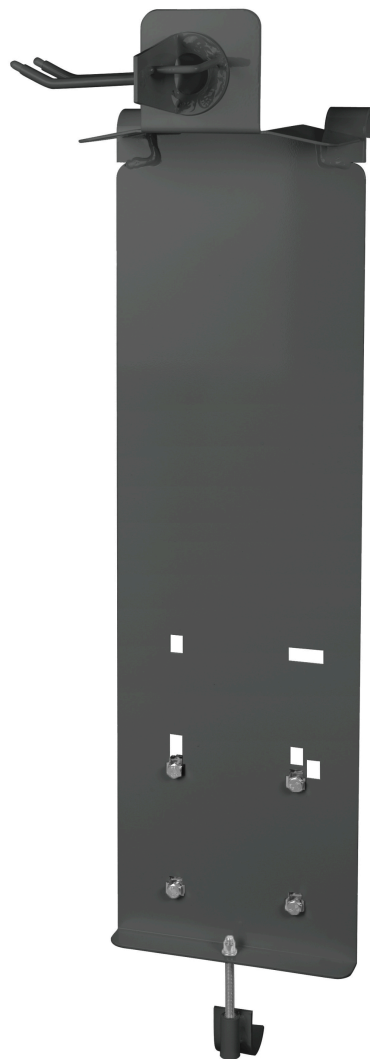

## BRACKET FOR PUMP

Part No  
**92126**

### BRACKET FOR PUMP

IBC container bracket for pump hanging on the side of the container (bracket only)