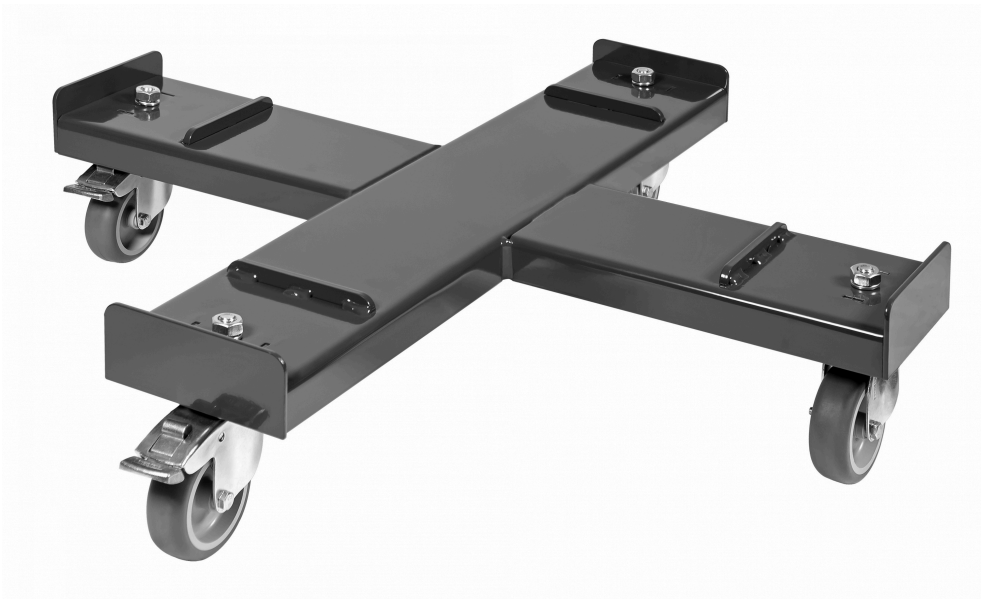

DRUM DOLLY FOR 208 L AND 1/4 DRUM WITH 4 WHEELS

Part No
28482

TECHNICAL DATA

DRUM DOLLY FOR 208 L AND 1/4 DRUM WITH 4 WHEELS

With 2 locking wheels

TECHNICAL DATA

Part No	28482
For container	Ø 400-600 mm
H.S. Code	73261990