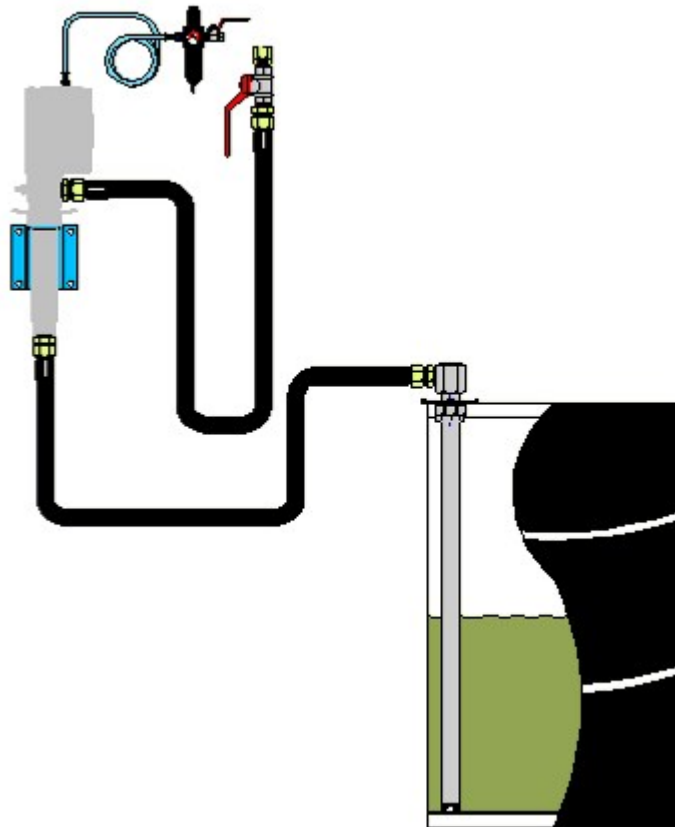

# INSTALLATION KIT FOR A REMOTE WALL MOUNTED AIR OPERATED PUMP. FOR DRUM OR IBC (EXCL. FRL)

Part No  
99726

### INSTALLATION KIT FOR A REMOTE WALL MOUNTED AIR OPERATED PUMP. FOR DRUM OR IBC (EXCL. FRL)

Including wall mount 1.5m outlet hose, 2.5m suction hose with 1m suction pipe and 1.5m air hose