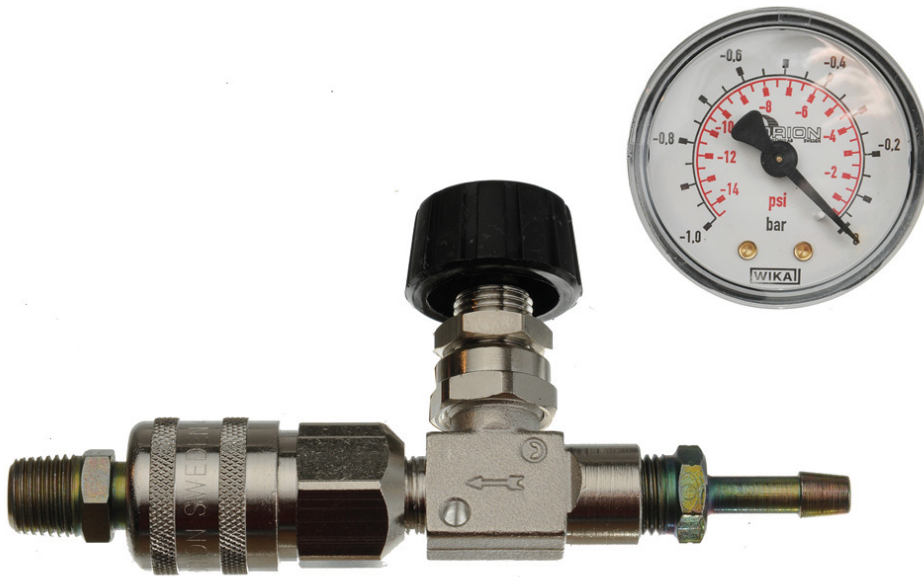

## AIR CONNECTION KIT FOR PUMP 22582

Part No  
22587

### AIR CONNECTION KIT FOR PUMP 22582

Consisting of shut-off valve, gauge, nipple, quick coupling and hose clamp