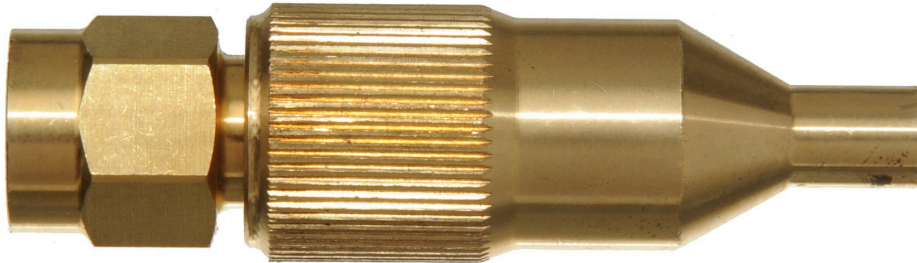

**NON-DRIP NOZZLE. LOCKABLE AND WITH
STRAIGHT OUTLET. OPEN AND CLOSE MANUALLY
BY 90° TURN**

Part No
24529

TECHNICAL DATA

NON-DRIP NOZZLE. LOCKABLE AND WITH STRAIGHT OUTLET. OPEN AND CLOSE MANUALLY BY 90° TURN

TECHNICAL DATA

Part No	24529
Thread	M12x1 mm
Outlet	8 mm
Maximum working pressure	5,0 (50) MPa (bar)
H.S. Code	84249080