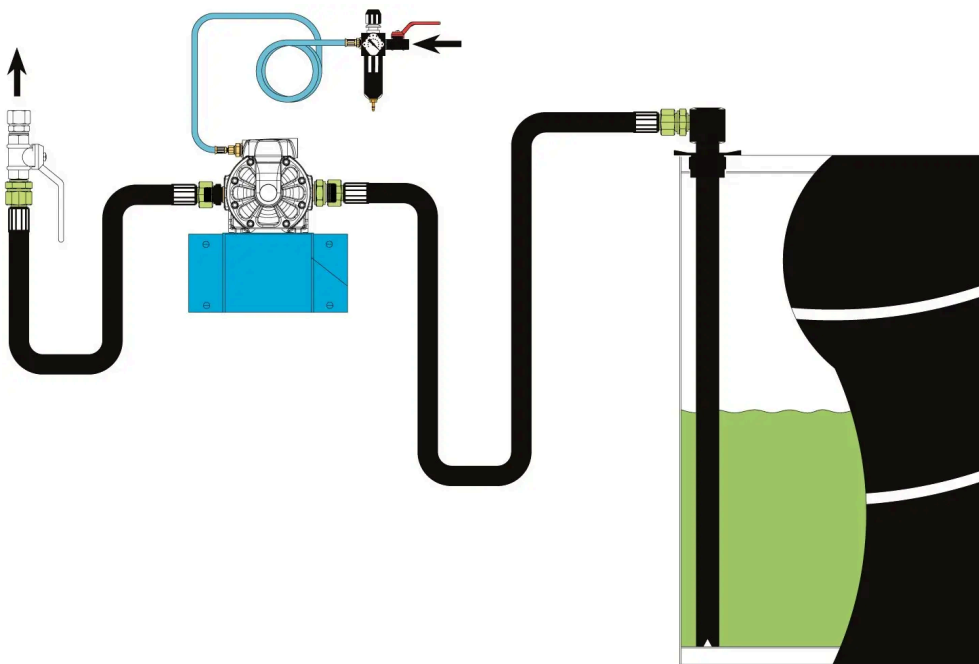

INSTALLATION KIT FOR WALL MOUNTED AIR OPERATED DIAPHRAGM PUMP 1" FOR DRUM (EXCL. FRL)

Part No
99767

TECHNICAL DATA

INSTALLATION KIT FOR WALL MOUNTED AIR OPERATED DIAPHRAGM PUMP 1" FOR DRUM (EXCL. FRL)

Incl. wall bracket 1.5 m outlet hose, 2.5 m suction hose with 1 m suction pipe and 1.5 m air hose.

TECHNICAL DATA

Part No	99767
H.S. Code	84139100