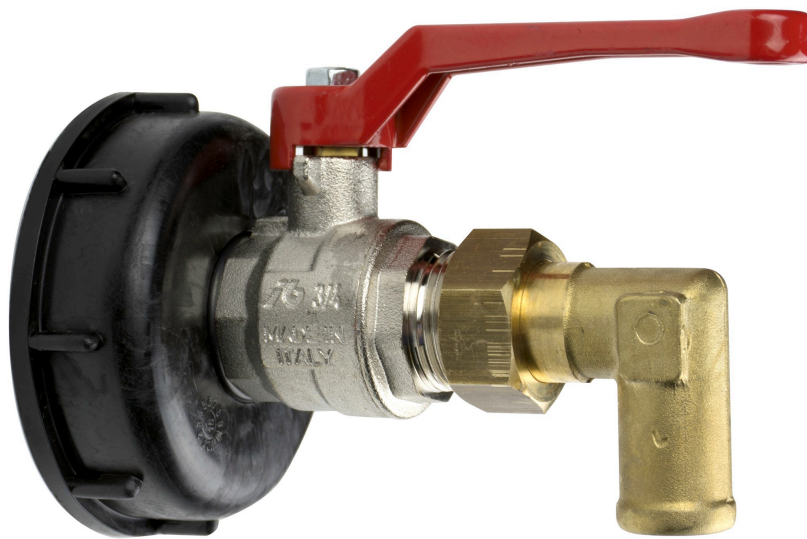

## **DRUM TAP, MADE OF BRASS DIN71 MM, PITCH 6 MM**

Part No  
24628

## TECHNICAL DATA

DRUM TAP, MADE OF BRASS DIN71 MM, PITCH 6 MM

### TECHNICAL DATA

Part No	24628
H.S. Code	84818081