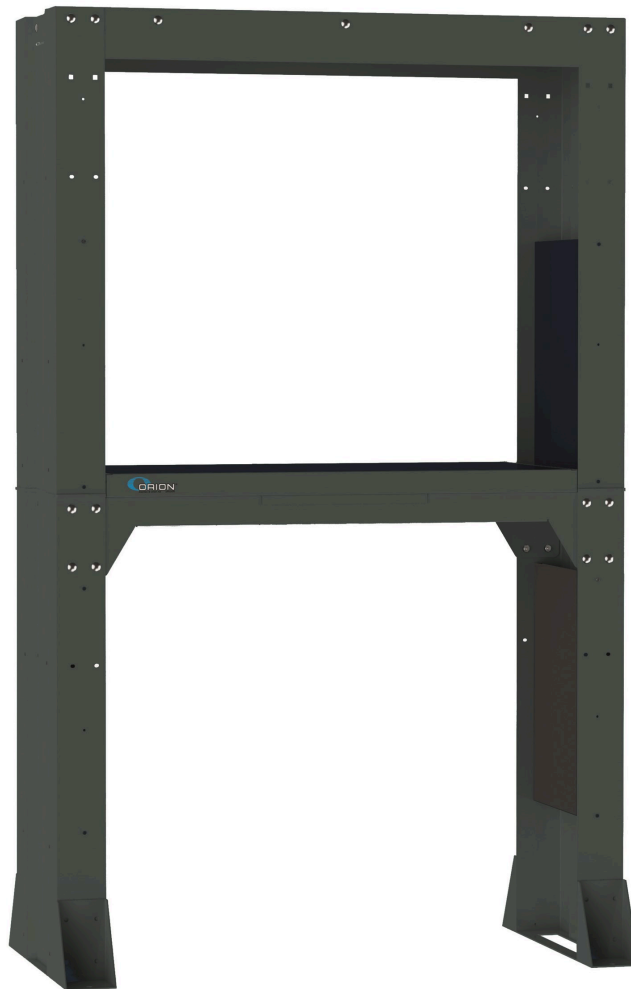

SERVICE STAND FOR UP TO 6 HOSE REELS. PRE-DRILLED HOLES FOR ORM, ORS, CRO AND CRK REELS

Part No
92192

TECHNICAL DATA

SERVICE STAND FOR UP TO 6 HOSE REELS. PRE-DRILLED HOLES FOR ORM, ORS, CRO AND CRK REELS

Manufactured in grey painted steel. The stand has a drip tray.

TECHNICAL DATA

Part No	92192
Dimension	2600 x 1972 x 760 mm
H.S. Code	84798997

RELATED PRODUCTS

PART NO	DESCRIPTION	
92193	Height extension kit for service stand 92190 and 92192	
92194	Bracket for an exhaust hose reel for service stand 92190 and 92192.	
92195	Bracket for 2 extra hose reels, for service stand 92192 and 92190	