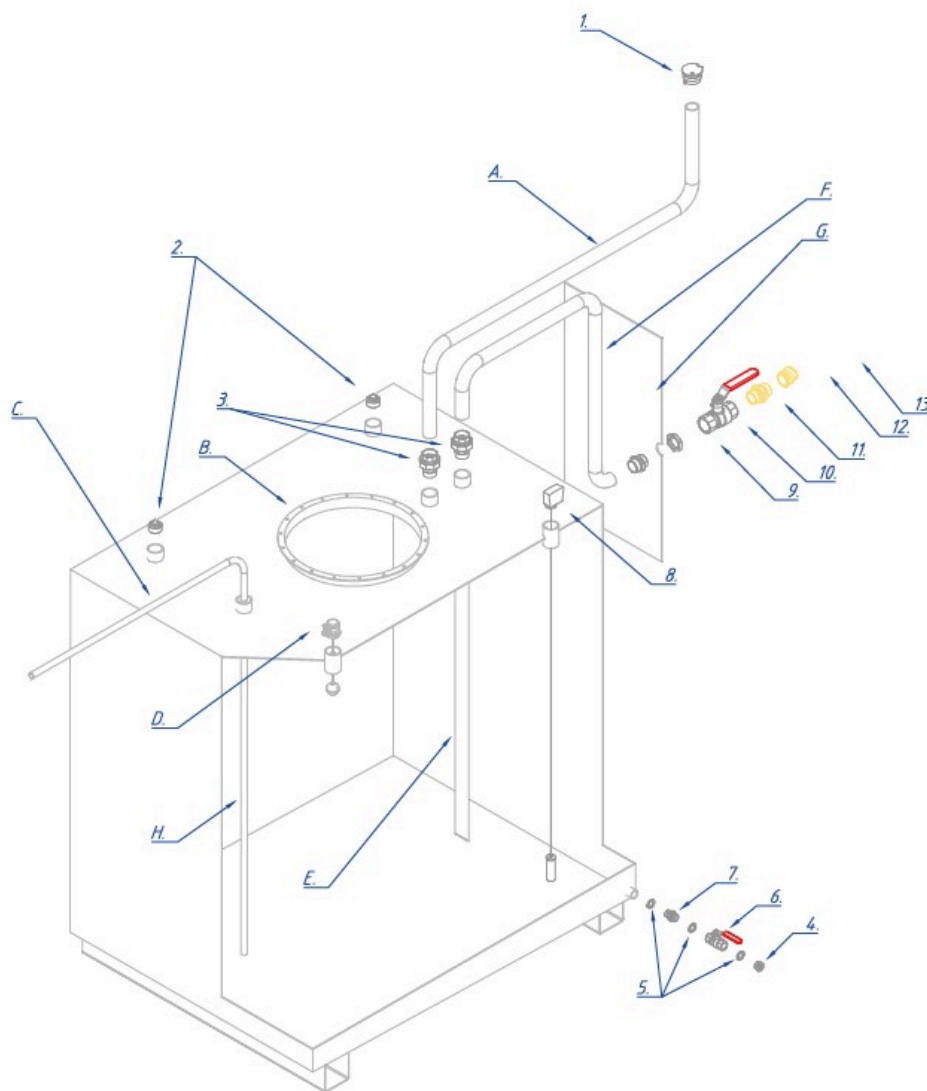

CONNECTION KIT FOR USED GLYCOL

Part No
99416

TECHNICAL DATA

CONNECTION KIT FOR USED GLYCOL

Including level gauge, emptying connection for trucks, ventilation cap for venting and plugs on the extra connection points.

TECHNICAL DATA

Part No	99416
H.S. Code	73079910