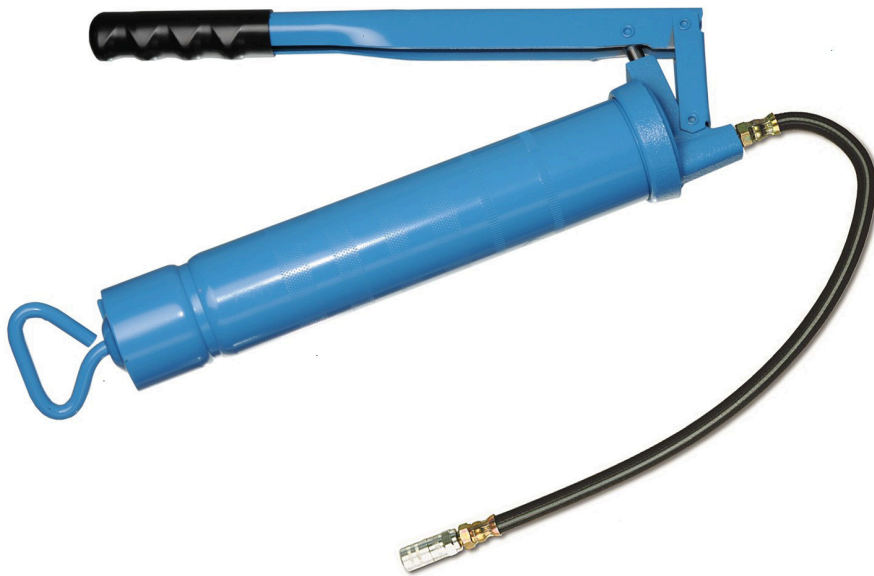

# **11205 WITH 450 MM GREASE HOSE - PART.NO 14044**

Part No  
**1120530**

### 11205 WITH 450 MM GREASE HOSE - PART.NO 14044

For use either with bulk grease (filled by hand or by loader pump) or the international 400 g lubricant cartridge, Ø53 x 237 mm .

#### TECHNICAL DATA

Part No	1120530
Capacity	0,8 gr/stroke
Maximum pressure	35 (350) MPa (bar)
H.S. Code	84132000

#### RELATED PRODUCTS

PART NO	DESCRIPTION	
14726	Adapter for lever grease pumps for using MLS threaded cartridges	
14717	Magnetic holder for grease guns	