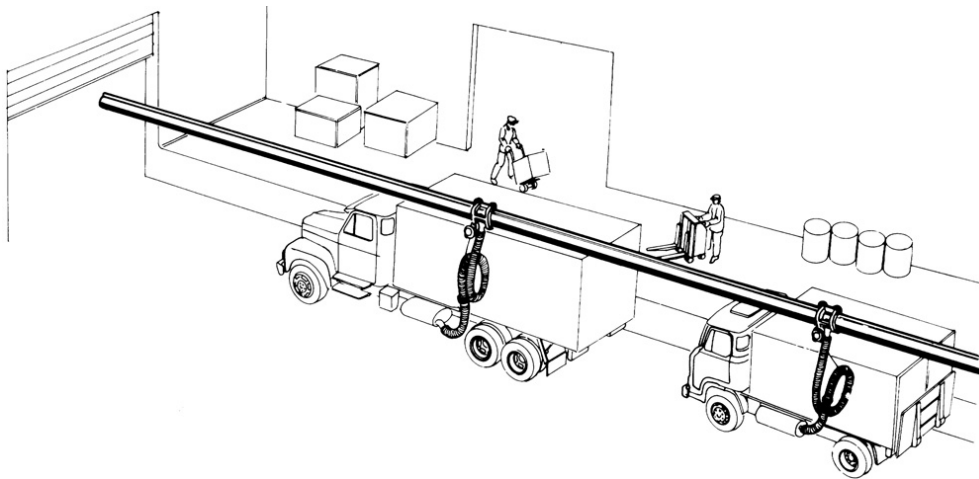

EXHAUST RAIL 20,4M

Part No
84532

TECHNICAL DATA

EXHAUST RAIL 20,4M

With wall brackets , connectors, rubber seal , end cover and trolley stop. Nozzles not included, order separately. We recommend nozzles with wise grip.