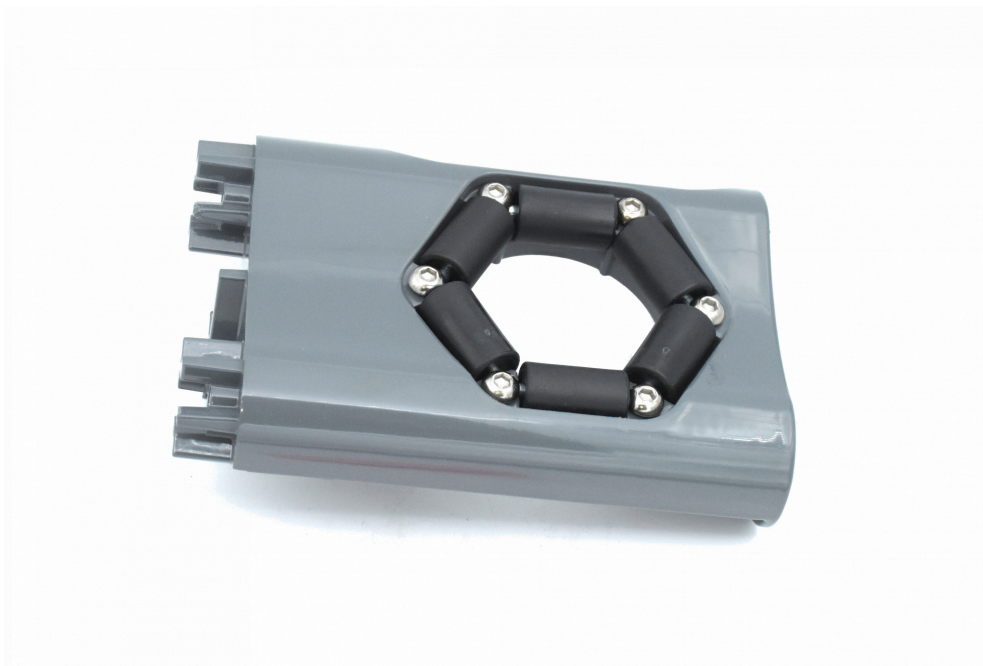

HOSE OUTLET WITH BRACKET ORS SERIES.

Part No
7120002

TECHNICAL DATA

HOSE OUTLET WITH BRACKET ORS SERIES.

TECHNICAL DATA

Part No	7120002
H.S. Code	84799020