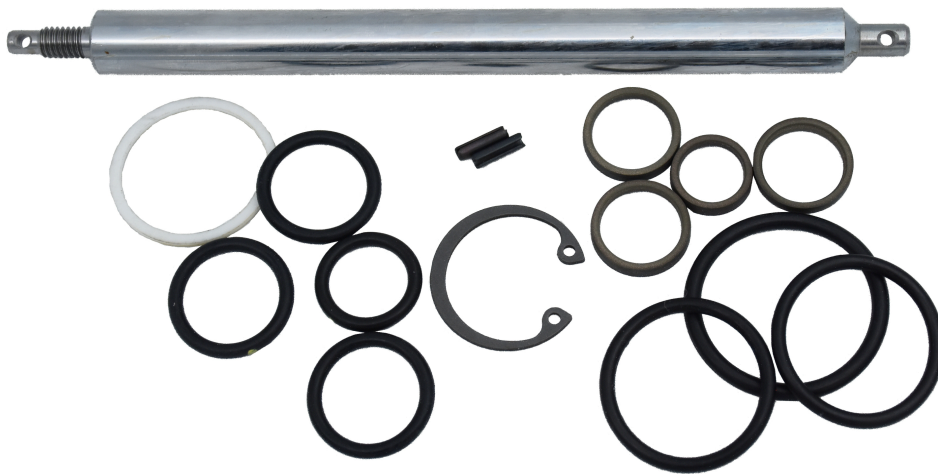

GASKET KIT PUMP TUBE FOR PUMP 12755-57

Part No
1425420

TECHNICAL DATA

GASKET KIT PUMP TUBE FOR PUMP 12755-57

TECHNICAL DATA

Part No	1425420
H.S. Code	84139100