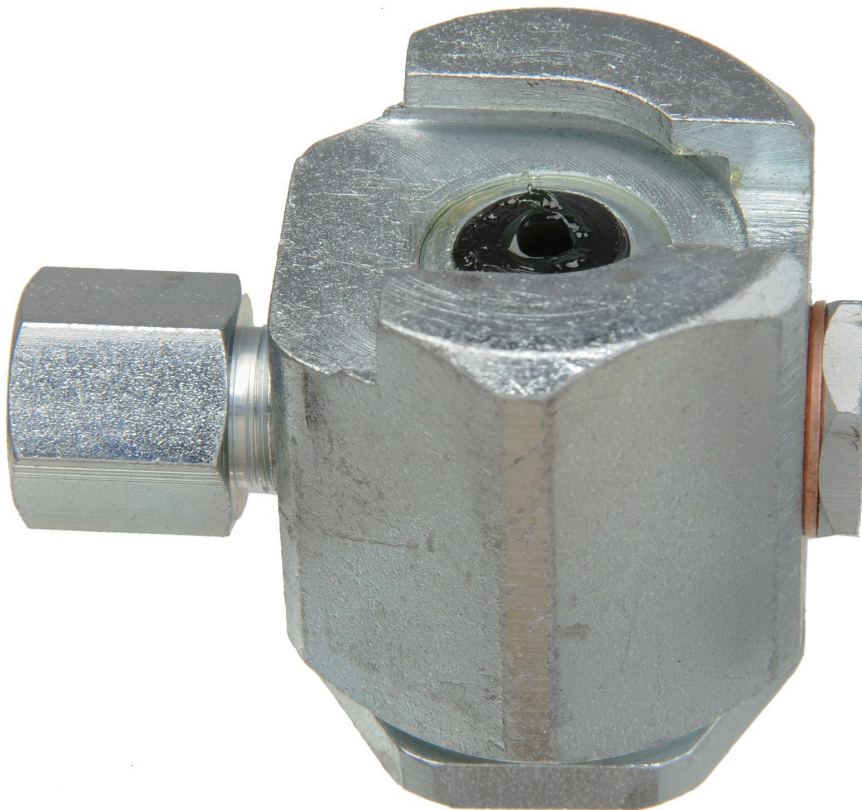

# **BUTTON HEAD NOZZLE FOR NIPPLE HEAD Ø22 MM.**

Part No  
**14056**

### BUTTON HEAD NOZZLE FOR NIPPLE HEAD Ø22 MM.

height 44 mm with spring rubber seals.

#### TECHNICAL DATA

Part No	14056
Seals	Rubber
For grease fitting	Ø22 mm
Height	44 mm
H.S. Code	84249080