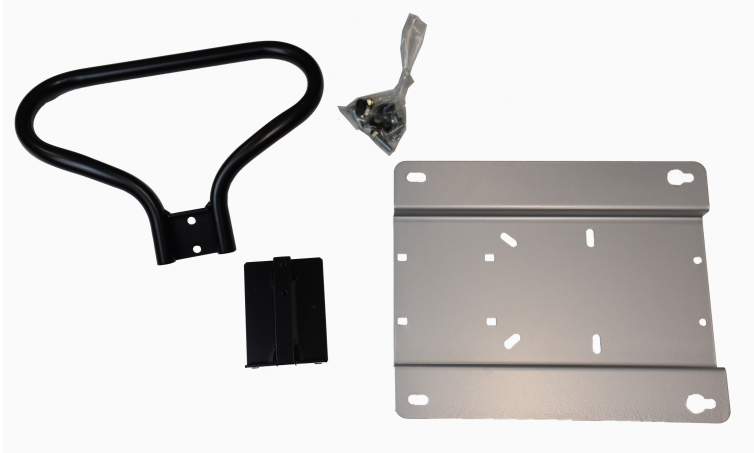

## BRACKET WITH HANDLE

Part No  
28648

### BRACKET WITH HANDLE

28648