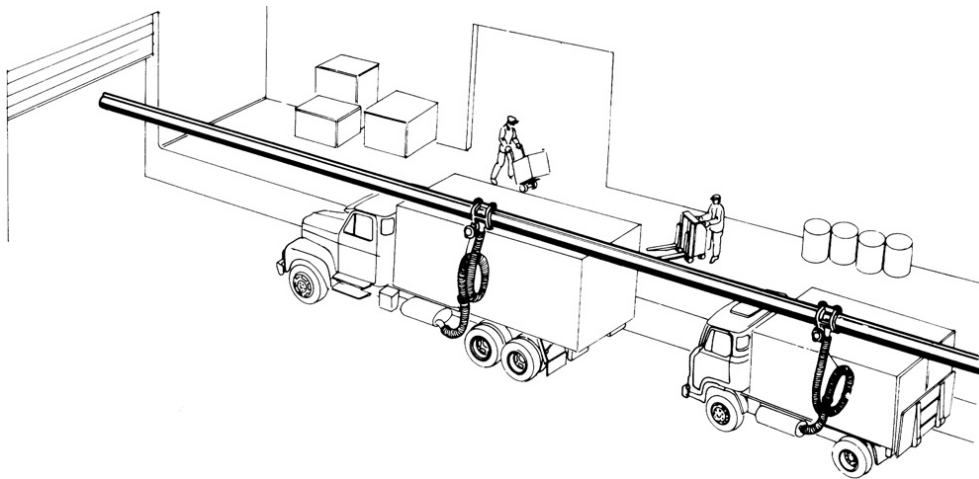

## EXHAUST RAIL 14,6M

Part No  
84530

### EXHAUST RAIL 14,6M

With wall brackets , connectors, rubber seal , end cover and trolley stop. Nozzles not included, order separately. We recommend nozzles with wise grip.