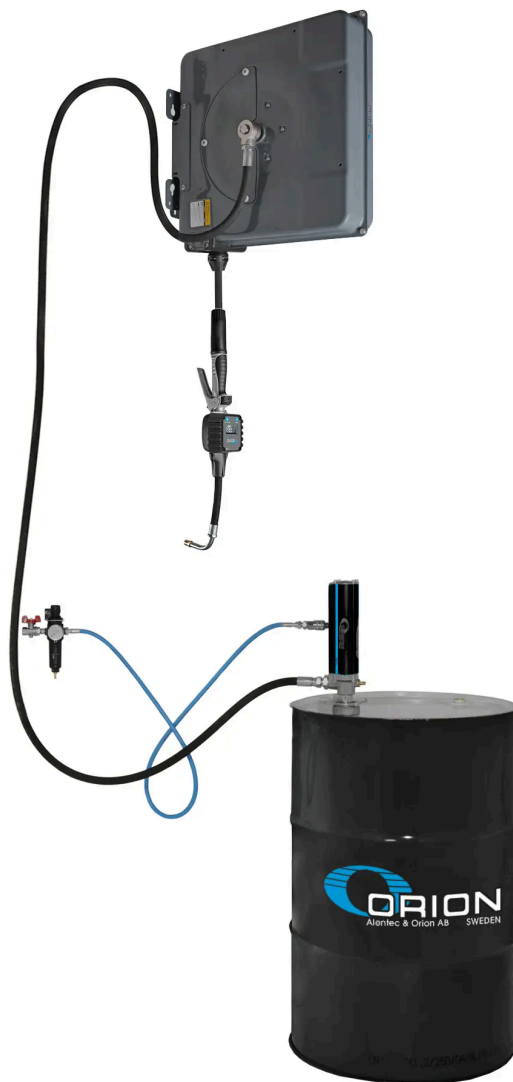

DISTRIBUTION KIT 6 M

Part No
28337

TECHNICAL DATA

DISTRIBUTION KIT 6 M

For drum with drum mounted pump (22815), cased hose reel (26432), hose end meter and fittings.

TECHNICAL DATA

| | |
|-------------|----------|
| Part No | 28337 |
| Hose length | 6 m |
| H.S. Code | 84135069 |