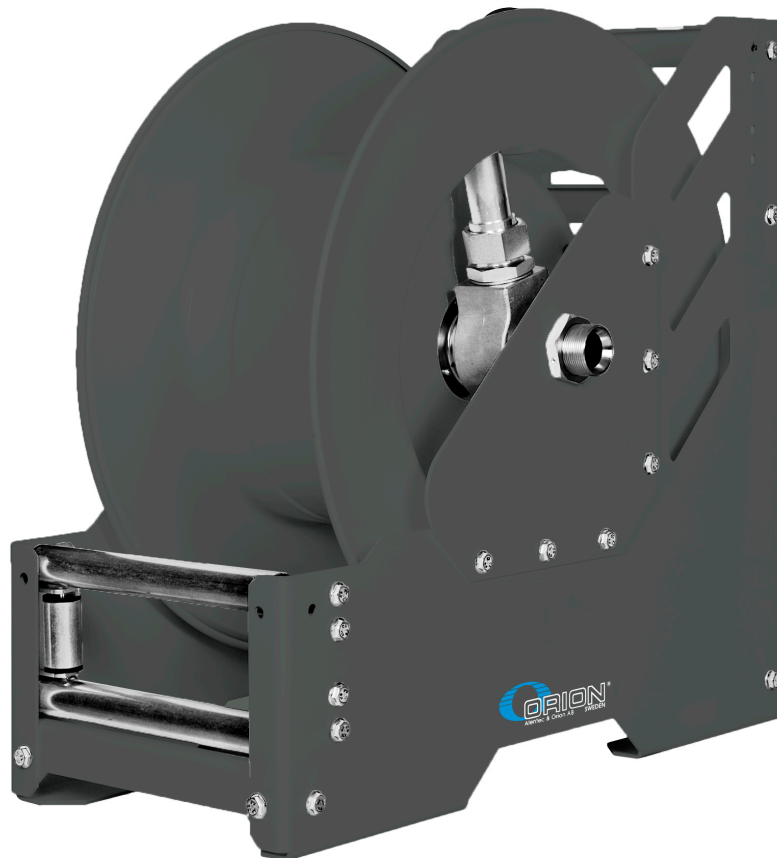

## **HOSE REEL ORH OIL/DIESEL 1 1/2" (F) BSP 15 M MAX (WITHOUT HOSE)**

Part No  
**25805**

### HOSE REEL ORH OIL/DIESEL 1 1/2" (F) BSP 15 M MAX (WITHOUT HOSE)

Extra heavy duty open version. Made of painted steel sheet.

#### TECHNICAL DATA

Part No	25805
Media	Oil/Diesel
Dimension	37,5 (1 1/2") mm (inch)
Inlet	1 1/2" (F) BSP
Outlet	1 1/2" (F) BSP
Maximum working pressure	2,0 (20) MPa (bar)
Hose length	15 m max (without hose)
H.S. Code	84798997

#### RELATED PRODUCTS

PART NO	DESCRIPTION
2588506	Hose Stop 1 1/2" ORH Series.