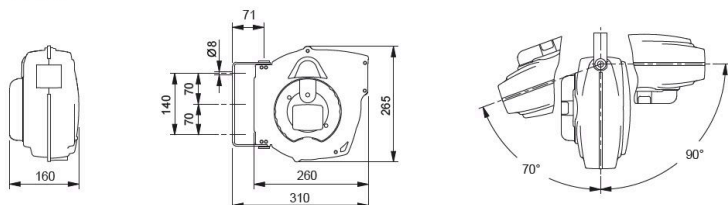

## **CABLE REEL ELECTRIC 10 M 230 V AC**

Part No  
**53621**

### CABLE REEL ELECTRIC 10 M 230 V AC

With impact resistant plastic covers. Supplied with earth connection and cable.

**53621**

**53621**

## TECHNICAL DATA

Part No	53621
Capacity	2000 W
Voltage	230 V AC
Cable	HO5VV-F 3x1,5 mm <sup>2</sup>
Cable length	10 m
IP	24
H.S. Code	85444290