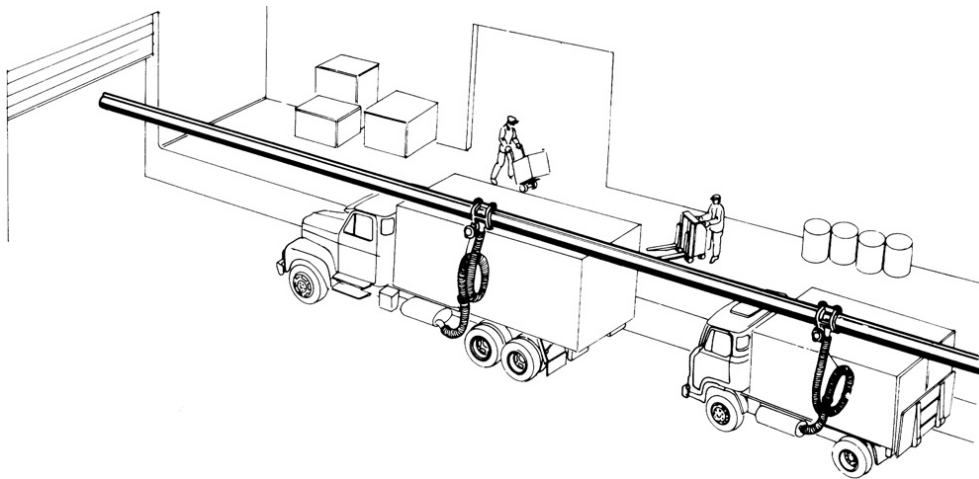

EXHAUST RAIL 23,2M

Part No
84533

TECHNICAL DATA

EXHAUST RAIL 23,2M

With wall brackets , connectors, rubber seal , end cover and trolley stop. Nozzles not included, order separately. We recommend nozzles with wise grip.