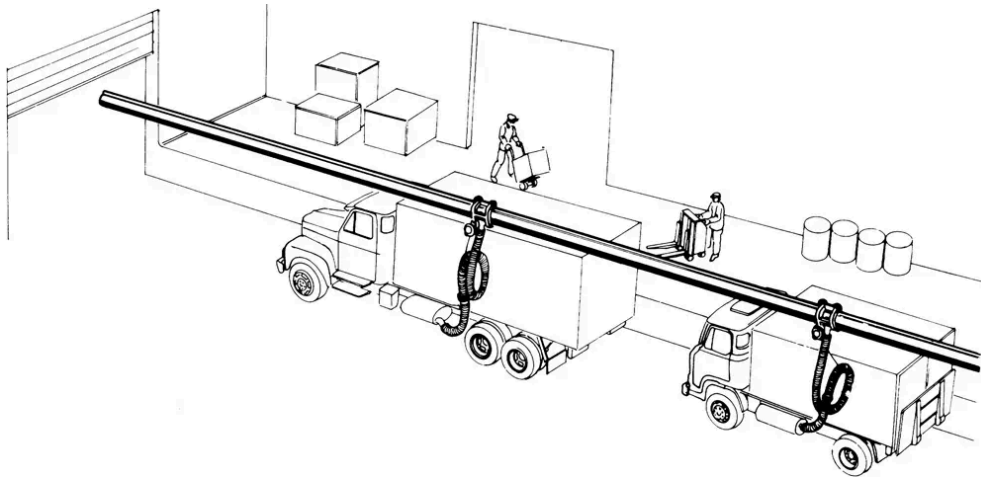

EXHAUST RAIL 17,4M

Part No
84531

TECHNICAL DATA

EXHAUST RAIL 17,4M

With wall brackets , connectors, rubber seal , end cover and trolley stop. Nozzles not included, order separately. We recommend nozzles with wise grip.