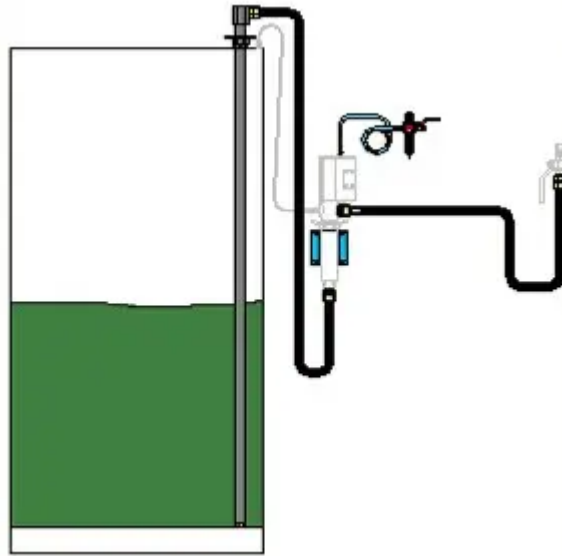

INSTALLATION KIT FOR A REMOTE WALL MOUNTED AIR OPERATED PUMP, CONNECTED TO TANK MAX 3 M HIGH (EXCL FRL)

Part No
99724

TECHNICAL DATA

INSTALLATION KIT FOR A REMOTE WALL MOUNTED AIR OPERATED PUMP, CONNECTED TO TANK MAX 3 M HIGH (EXCL FRL)

Including wall mount, 1.5m outlet hose, 5.0m inlet hose with check valve at end of hose and 1.5m air hose.

TECHNICAL DATA

Part No	99724
H.S. Code	84139100