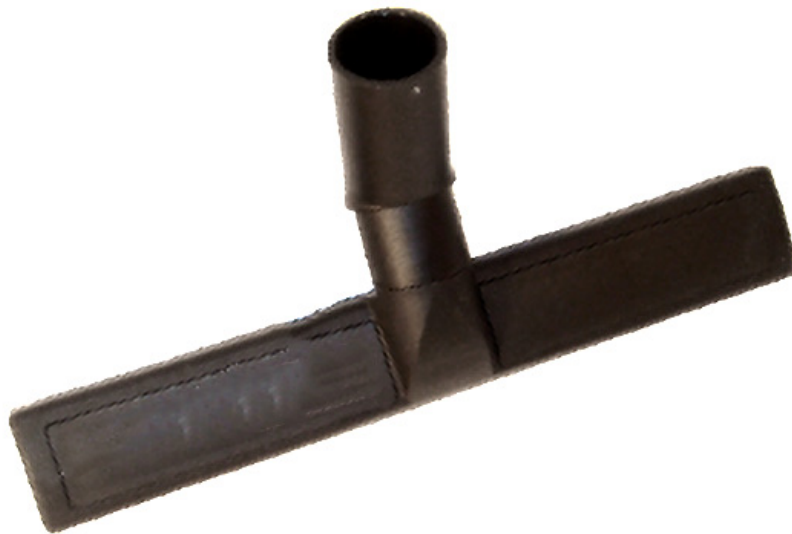

## **FLOOR NOZZLE WITH WHEELS Ø38MM B = 360MM**

Part No  
**85022**

## TECHNICAL DATA

FLOOR NOZZLE WITH WHEELS Ø38MM B = 360MM

### TECHNICAL DATA

Part No	85022
Packaging LxWxH	0,2 x 0,09 x 0,15 m
Weight (Gross)	0,16 kg
H.S. Code	39233090