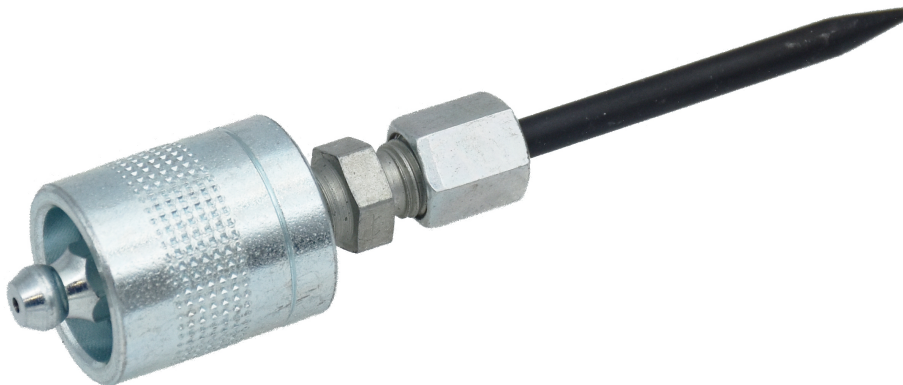

SLIP-SLEEVE CONNECTOR FOR 14512 NEEDLE 45MM.

Part No
14070

TECHNICAL DATA

SLIP-SLEEVE CONNECTOR FOR 14512 NEEDLE 45MM.

For easy change of different nozzles.

TECHNICAL DATA

Part No	14070
Connection	45 mm Pointed nozzle
H.S. Code	84249080