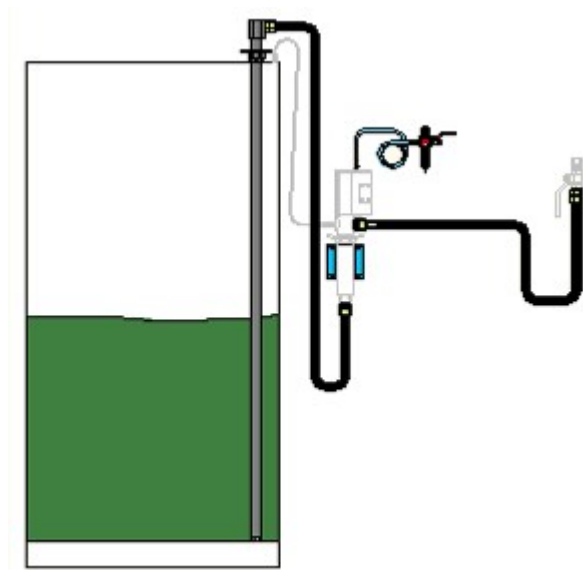

INSTALLATION KIT FOR A REMOTE WALL MOUNTED AIR OPERATED PUMP WITH A SUCTION PIPE FROM TOP OF THE TANK

Part No
99629

TECHNICAL DATA

INSTALLATION KIT FOR A REMOTE WALL MOUNTED AIR OPERATED PUMP WITH A SUCTION PIPE FROM TOP OF THE TANK

Components incl. air hose, FLR unit and oil connection hose. Pump not included.

TECHNICAL DATA

Part No	99629
Media	Oil/Glycol
H.S. Code	84139100