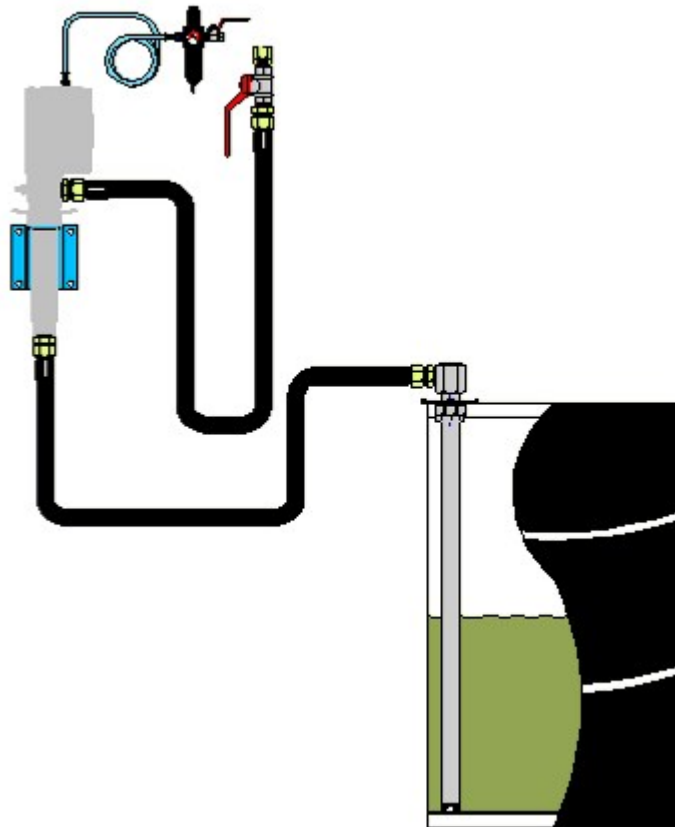

# INSTALLATION KIT FOR A REMOTE WALL MOUNTED AIR OPERATED PUMP. FOR DRUM OR IBC

Part No  
99626

### INSTALLATION KIT FOR A REMOTE WALL MOUNTED AIR OPERATED PUMP. FOR DRUM OR IBC

Components incl. air hose with quick couplings, FLR unit and oil connection hose. Pump not included.