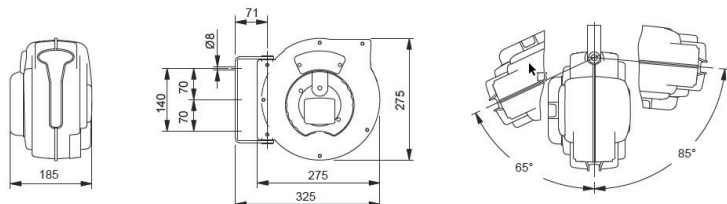

CABLE REEL ELECTRIC 15 M 230 V AC

Part No
53631

TECHNICAL DATA

CABLE REEL ELECTRIC 15 M 230 V AC

With impact resistant plastic covers. Supplied with earth connection and cable.

53631

53631

TECHNICAL DATA

Part No	53631
Capacity	2000 W
Voltage	230 V AC
Cable	HO5VV-F 3x1,5 mm ²
Cable length	15 m
IP	24
H.S. Code	85444290