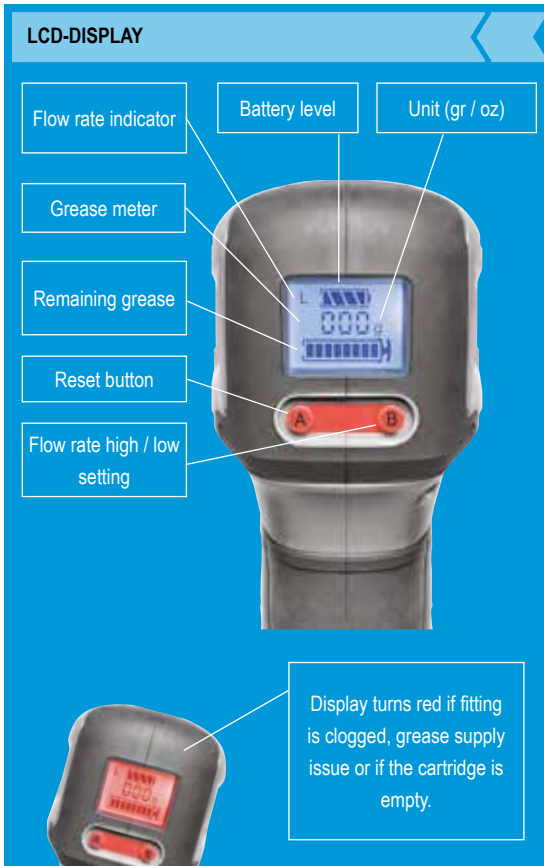

### EASY REFILLING

The grease gun is equipped by default with a bleeding valve and filler nipple for bulk grease filling, reducing costs and wasted plastic cartridges.

### SHOCK RESISTANCE

The grease tube is protected with guides which also serves as a rubberized stand for placing the grease gun safely on a flat surface.

TECHNICAL DATA	13532	13534
Li-Ion Battery voltage	20 V	
Li-Ion Battery voltage	2,0 Ah	4,0 Ah
Charge time	90 minutes (2,0 Ah)	
Max pressure	70 MPa (700 bar)	
Safety valve release pressure	50 MPa (500 bar)	
Flow - high mode	160 g/min	
Flow - low mode	100 g/min	
Number of cartridges per charge	24	40
Display functions	Battery level, grease meter, remaining grease, clogged fitting warning, grease supply issue.	
Metering units	gram, oz	
LED torch	Yes, with separate on/off button	
Hose length	1100 mm (44")	
Carrying strap	Included	
Weight (pump only)	3,2 kg (7 lb)	