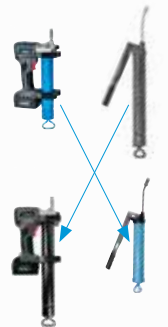

ACCESSORIES	PART NO	
Battery charger 230V	1353402	
Spare battery 2,0 Ah	1353201	
Spare battery 4,0 Ah	1353401	
Grease tube 1000 cm <sup>3</sup>	11214	
Adapter for MLS screw type cartridge	14726	
Adapter for accordion type cartridge	14534	

**VERSATILE – USING DIFFERENT GREASE CONTAINERS**

Standard – 400 gr cartridge or bulk grease using filler pump for 18/20/50kg kegs

13534 / 13532

11710, 11711, 11712

High capacity – 1000 gr tube, filled with bulk grease using filler pump for 18/20/50 kg kegs

13534 / 13532

11214 (lever pump but tubes are switched between pumps)

MLS type screw-in cartridge adapter

13534 / 13532

14726

Accordion cartridge adapter

13534 / 13532

14534