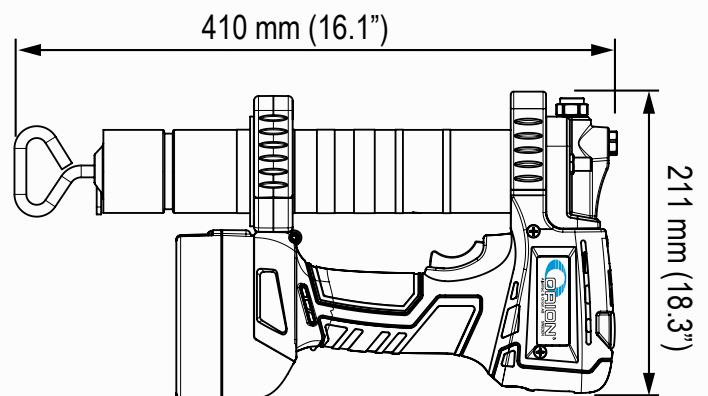

### SHOCK RESISTANCE

The grease tube is protected with guides which also serves as a rubberized stand for placing the grease gun safely on a flat surface.

TECHNICAL DATA	13532	13534
Li-Ion Battery voltage	20 V	
Li-Ion Battery voltage	2,0 Ah	4,0 Ah
Charge time	90 minutes (2,0 Ah)	
Max pressure	70 MPa (700 bar)	
Safety valve release pressure	50 MPa (500 bar)	
Flow - high mode	160 g/min	
Flow - low mode	100 g/min	
Number of cartridges per charge	24	40
Display functions	Battery level, grease meter, remaining grease, clogged fitting warning, grease supply issue.	
Metering units	gram, oz	
LED torch	Yes, with separate on/off button	
Hose length	1100 mm (44")	
Carrying strap	Included	
Weight (pump only)	3,2 kg (7 lb)	